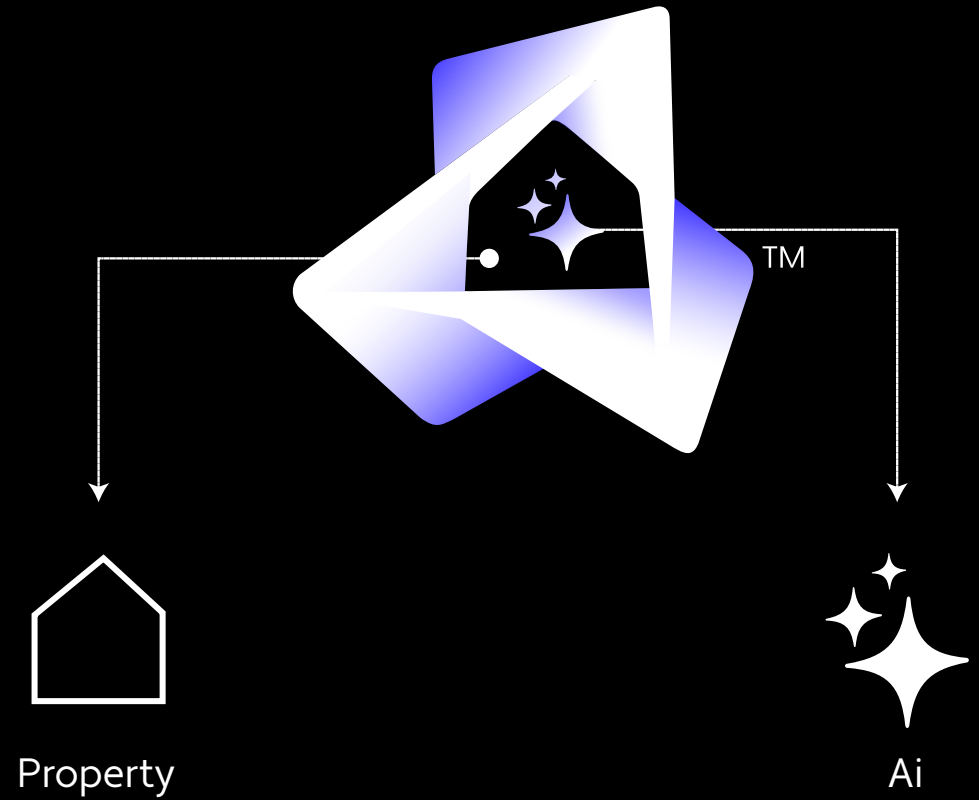

Logo Concept

AskLaila™

AskLaila™

Ai